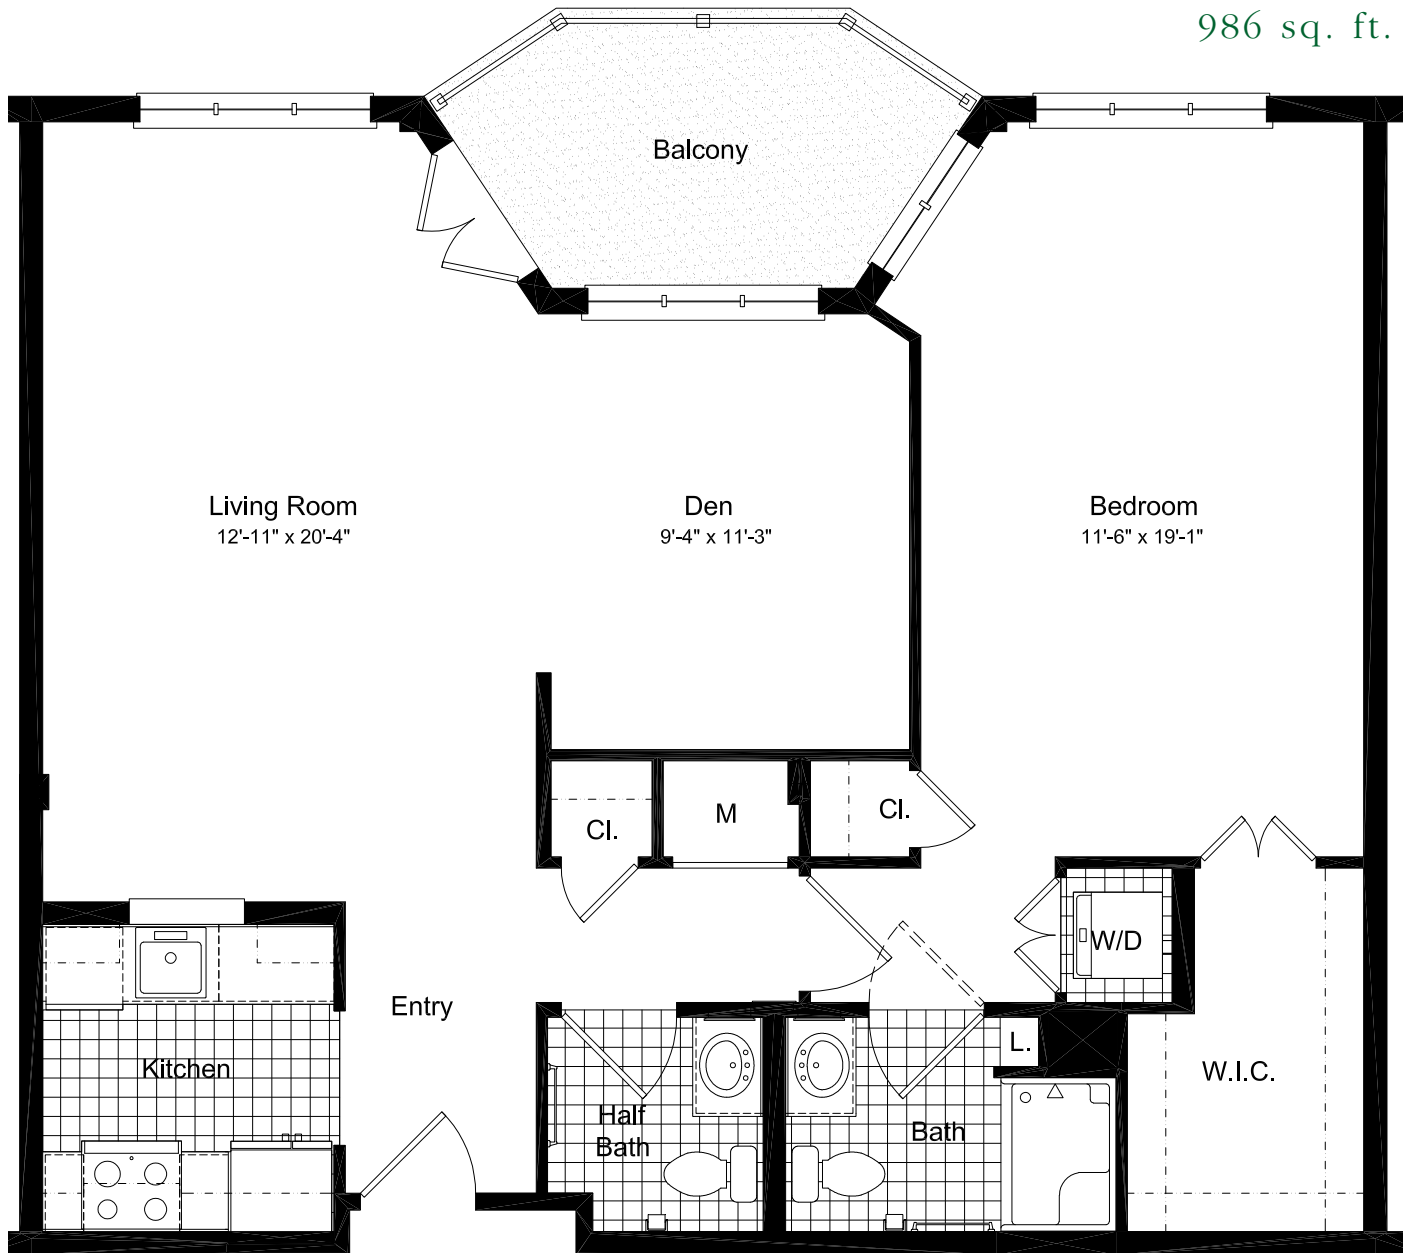

THE LAFAYETTE

APARTMENT

1 BEDROOM, DEN, 1 1/2 BATHS

986 sq. ft.

THE HILL AT WHITEMARSH

4000 FOX HOUND DRIVE - LAFAYETTE HILL, PA 19444
PHONE: 215.402.8725 - TOLL-FREE 800.315.4103 - www.thehillatwhitemarsh.org